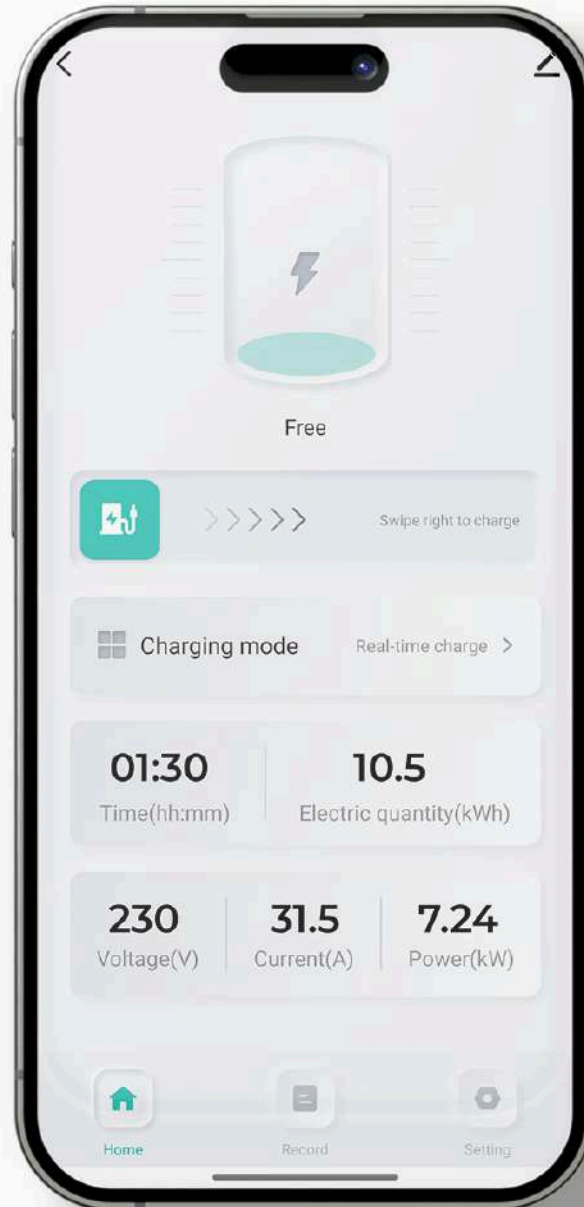

ZEVpoint

7.2kW
AVEO PRO
EV CHARGER

Remote Control

Switchable Current

Schedule Charging

AVEO PRO : TYPE-2 AC PORTABLE CHARGER

up to 7.2 kW (Single phase), Cable length 5M

Input/output

Rated Voltage	220V
Output Power (Max)	7.2 kw (1P)/16 Kw (3P)
Output Current	8A-32A
Charging interface type	IEC 62196-2
Input frequency	50Hz+1Hz
Communication Method	WiFi&Bluetooth
Charging Method	Plug & Charge/App Charging

Working Environment

IP Rating	IP65
Environment temperature	-35 to +80 C
Relative Humidity	5%-95%
Maximum humidity	<2000m
Cooling	Natural air cooling

Dimensions

Weight	3.5kg
Length of cable	5m
Dimensions of box	297 X106.6 X 53.8 mm

Functions

Smart LED	Yes(3 Color)
Current adjustment	Yes
OLED Display	Yes
Schedule charging time	Yes
App Operated	Yes

Safety

 Warning and Indicator Functions	 Short-circuit Protection	 Over Temperature Protection	 Leakage Protection
 Output Over-current Protection	 Input Under Voltage Protection	 Input Overvoltage Protection	 Charge Status Detection